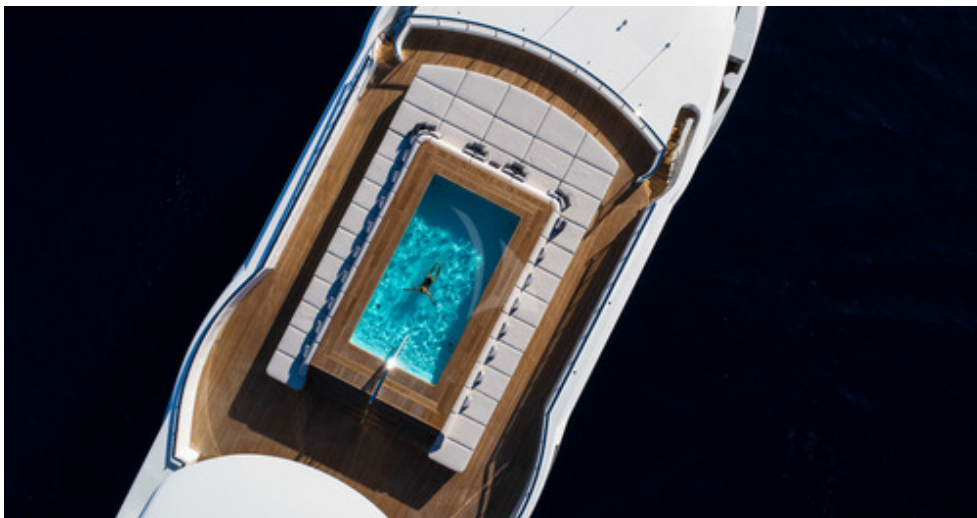

Naval Architect: Azimut Benetti SpA

Flag: Cayman Islands

Hull Construction: Steel

Hull Configuration: Displacement

Air conditioning, Deck Jacuzzi, Gym/exercise equipment,
Stabilisers at anchor, Stabilisers underway, WiFi connection on
board

KEY FEATURES

- 1 Brand new Azimut-Benetti yacht
- 2 A well-equipped gym with the latest technology
- 3 Spacious sundeck with a heated outdoor pool
- 4 7 VIP cabins on Main deck decorated in different color scheme