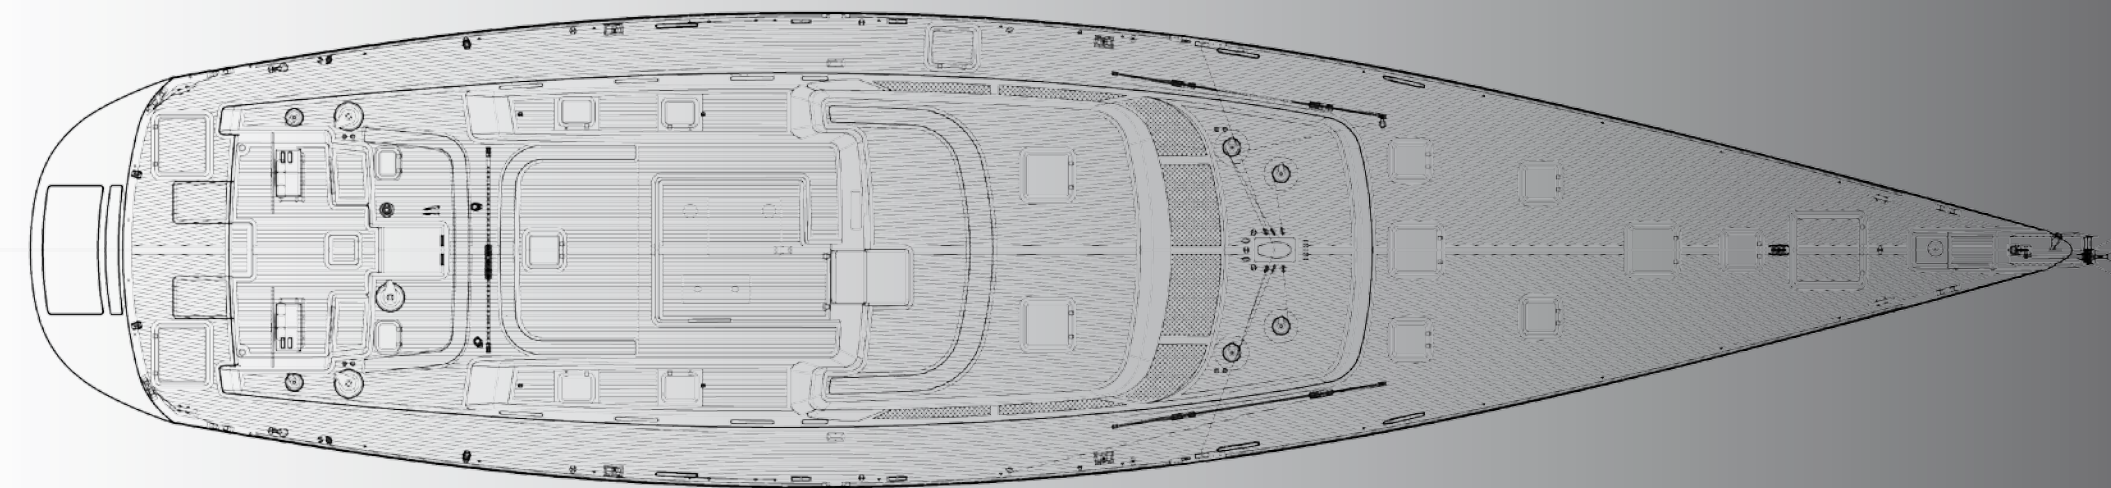

101ft Custom Xnoi

X *NOI*

Main Characteristics

Length overall	30.65 m 101ft
Waterline length	25.40 m83 ft
Beam	7.20 m24ft
Draught	4.00 m13ft
Hull	Carbon Fiber-Indiana Yaching
Maximum displacement	72 T
Ballast	19 T
Main Engine	1x Cummins
Maximum power	305 HP
Generator Northern Lights	1X 25 Kw + 1 X 12 Kw
Mast height	40 m 131 ft
Mast and boom	Carbon Fiber King Composite
Total sail area upwind	420 m24521ft2
Classification	RINA Charter Class
Registration	Italy
Launched	May 2012
Delivery	May 2012
General design	Nauta Yachts
Outfitting	Picchiotti srl La Spezia Italy

101ft Custom Xnoi