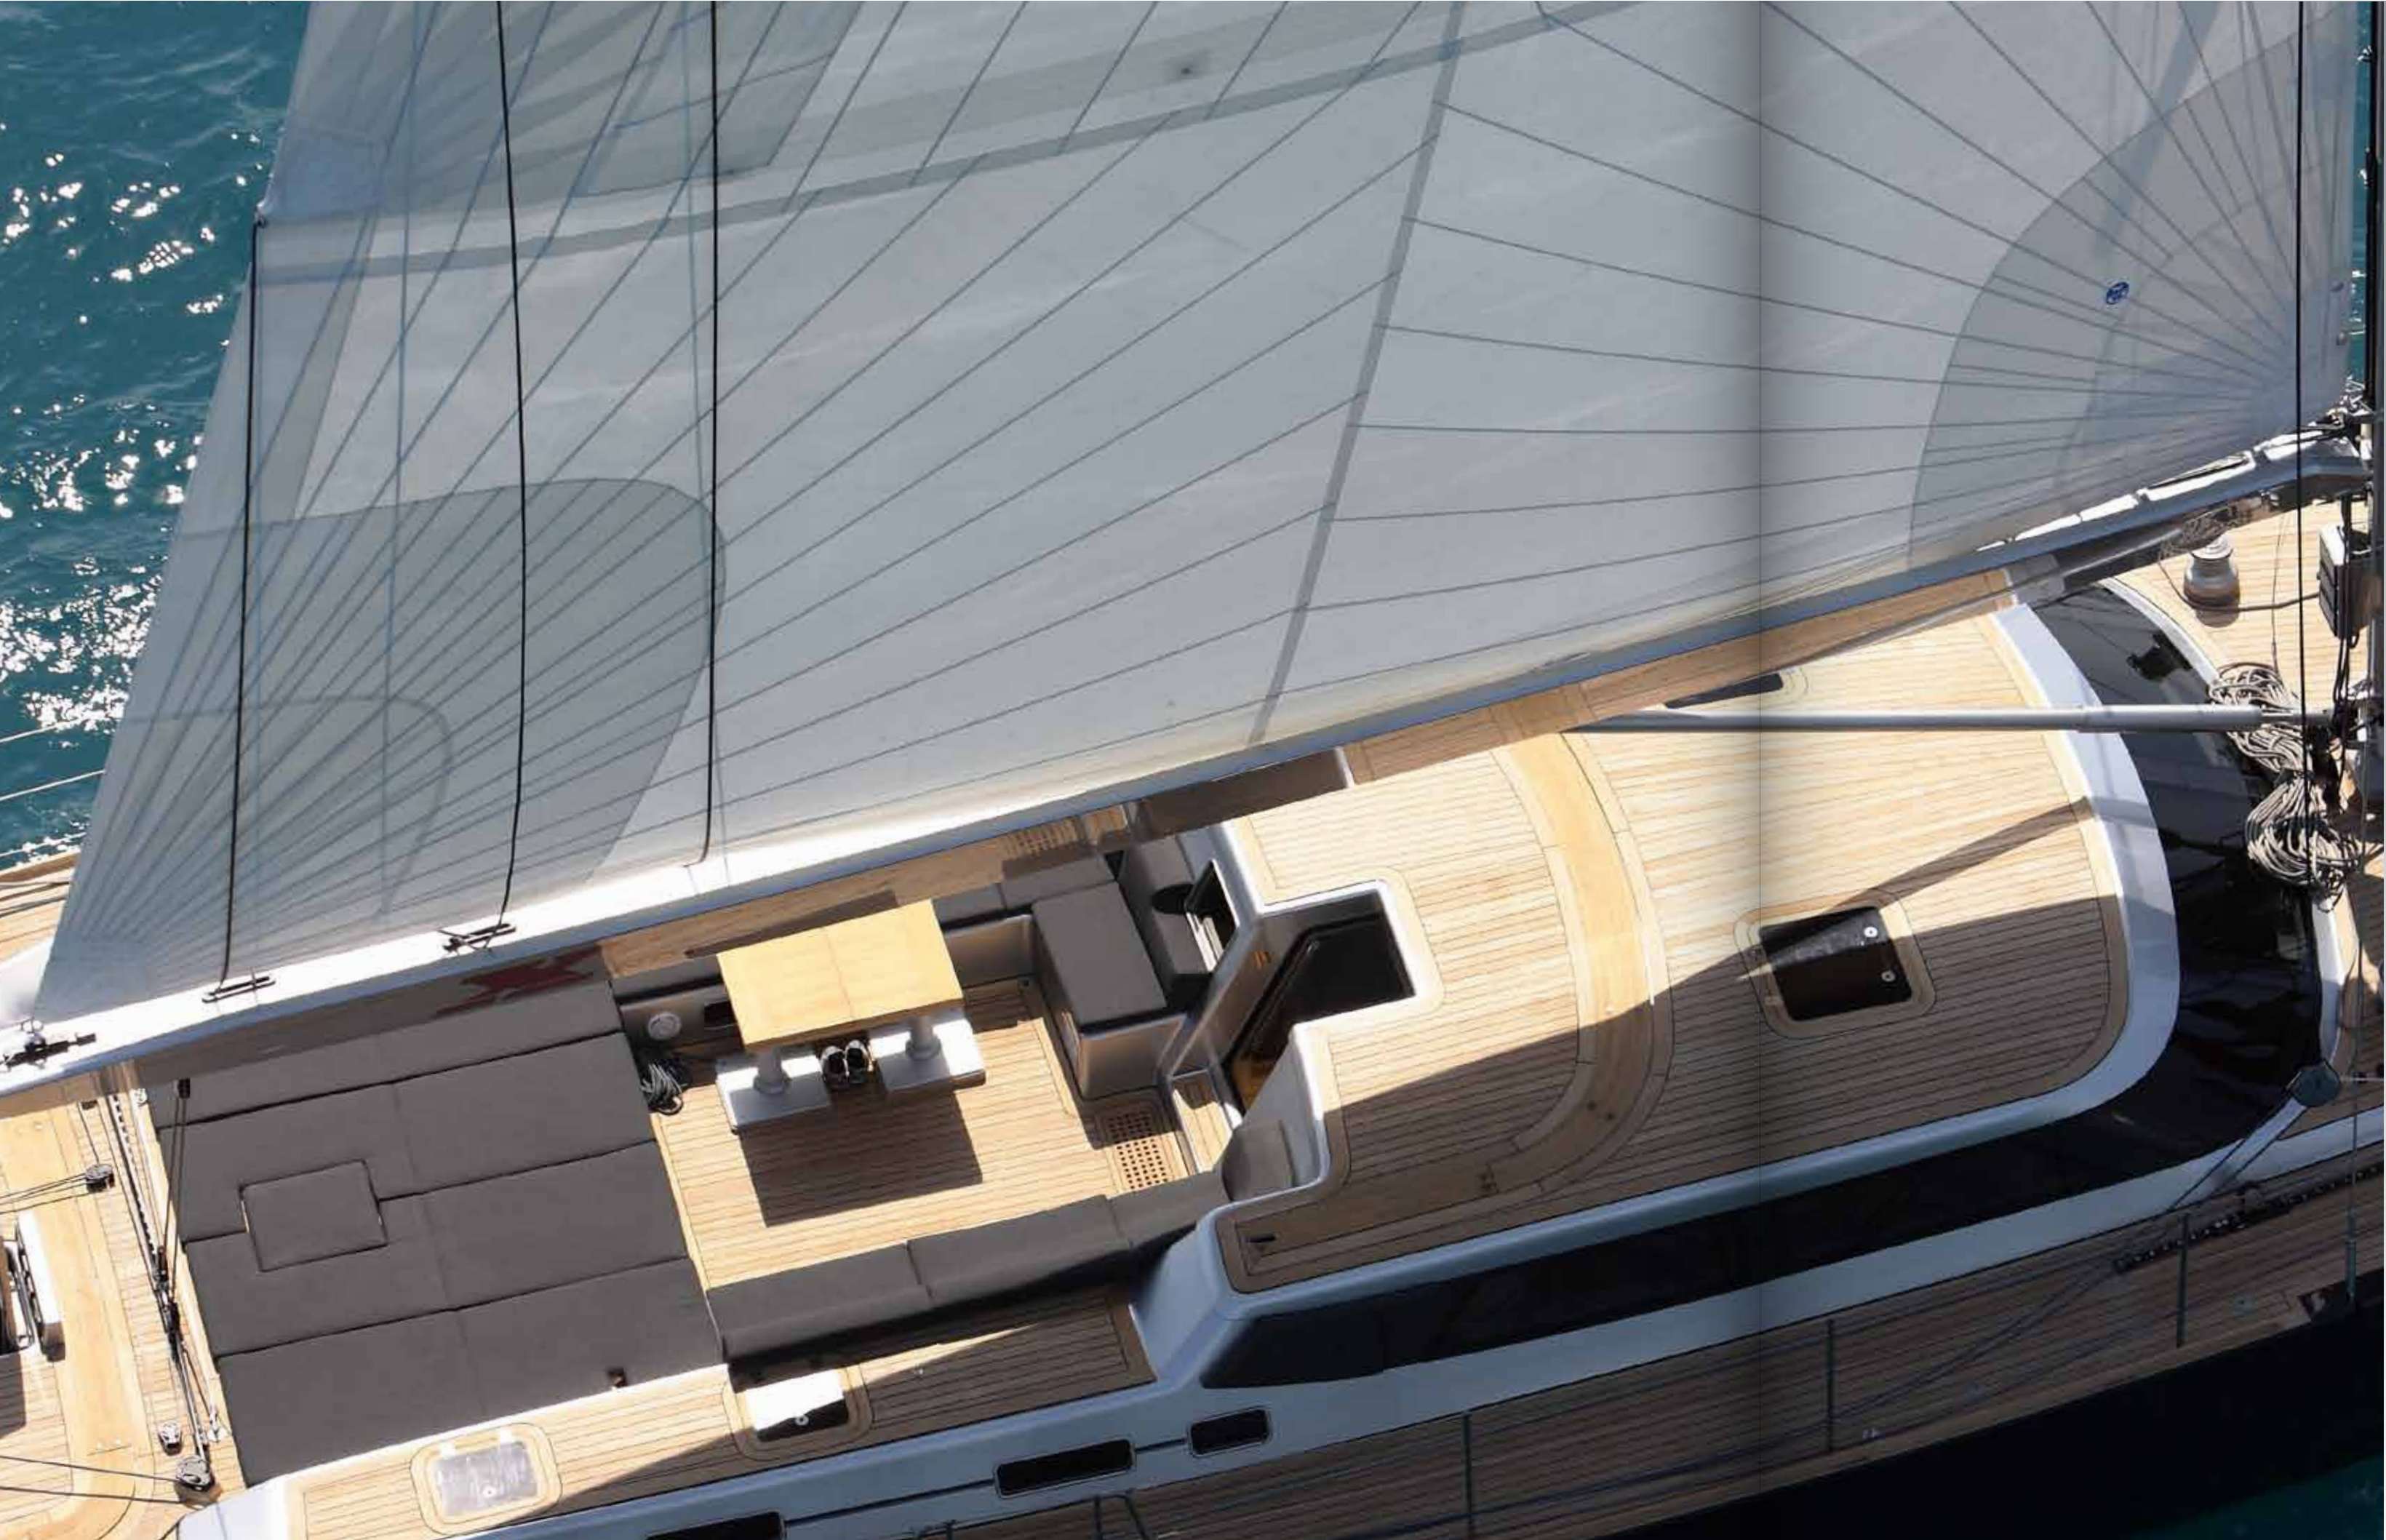

101ft Custom Xnoi

X *NOI*

Main Characteristics

Length overall	30.65 m 101ft
Waterline length	25.40 m83 ft
Beam	7.20 m24ft
Draught	4.00 m13ft
Hull	Carbon Fiber-Indiana Yaching
Maximum displacement	72 T
Ballast	19 T
Main Engine	1x Cummins
Maximum power	305 HP
Generator Northern Lights	1X 25 Kw + 1 X 12 Kw
Mast height	40 m 131 ft
Mast and boom	Carbon Fiber King Composite
Total sail area upwind	420 m24521ft2
Classification	RINA Charter Class
Registration	Italy
Launched	May 2012
Delivery	May 2012
General design	Nauta Yachts
Outfitting	Picchiotti srl La Spezia Italy

101ft Custom Xnoi