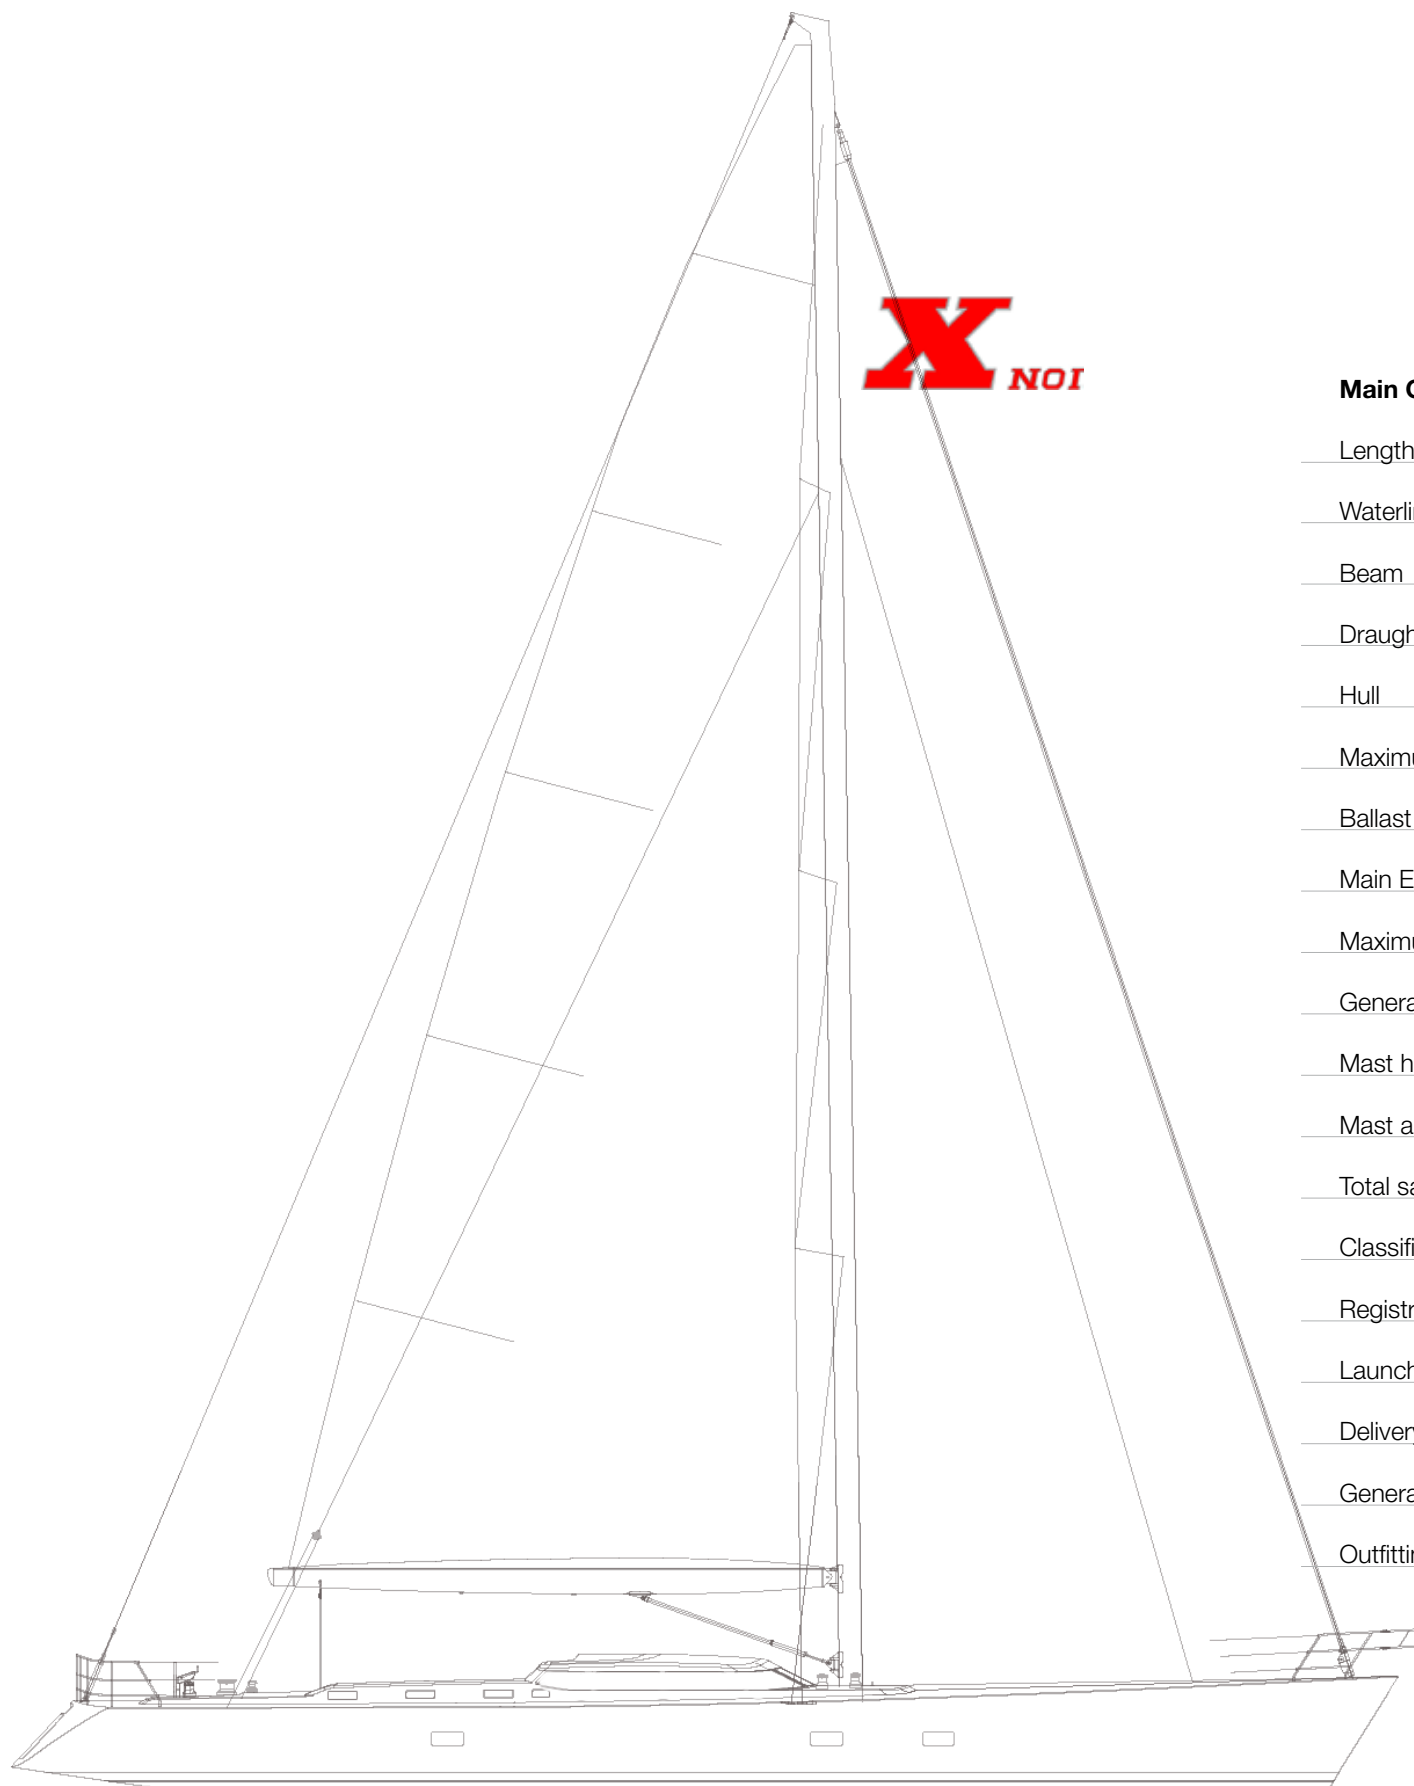

101ft Custom Xnoi

X *NOI*

Main Characteristics

Length overall	30.65 m 101ft
Waterline length	25.40 m83 ft
Beam	7.20 m24ft
Draught	4.00 m13ft
Hull	Carbon Fiber-Indiana Yaching
Maximum displacement	72 T
Ballast	19 T
Main Engine	1x Cummins
Maximum power	305 HP
Generator Northern Lights	1X 25 Kw + 1 X 12 Kw
Mast height	40 m 131 ft
Mast and boom	Carbon Fiber King Composite
Total sail area upwind	420 m24521ft2
Classification	RINA Charter Class
Registration	Italy
Launched	May 2012
Delivery	May 2012
General design	Nauta Yachts
Outfitting	Picchiotti srl La Spezia Italy

101ft Custom Xnoi