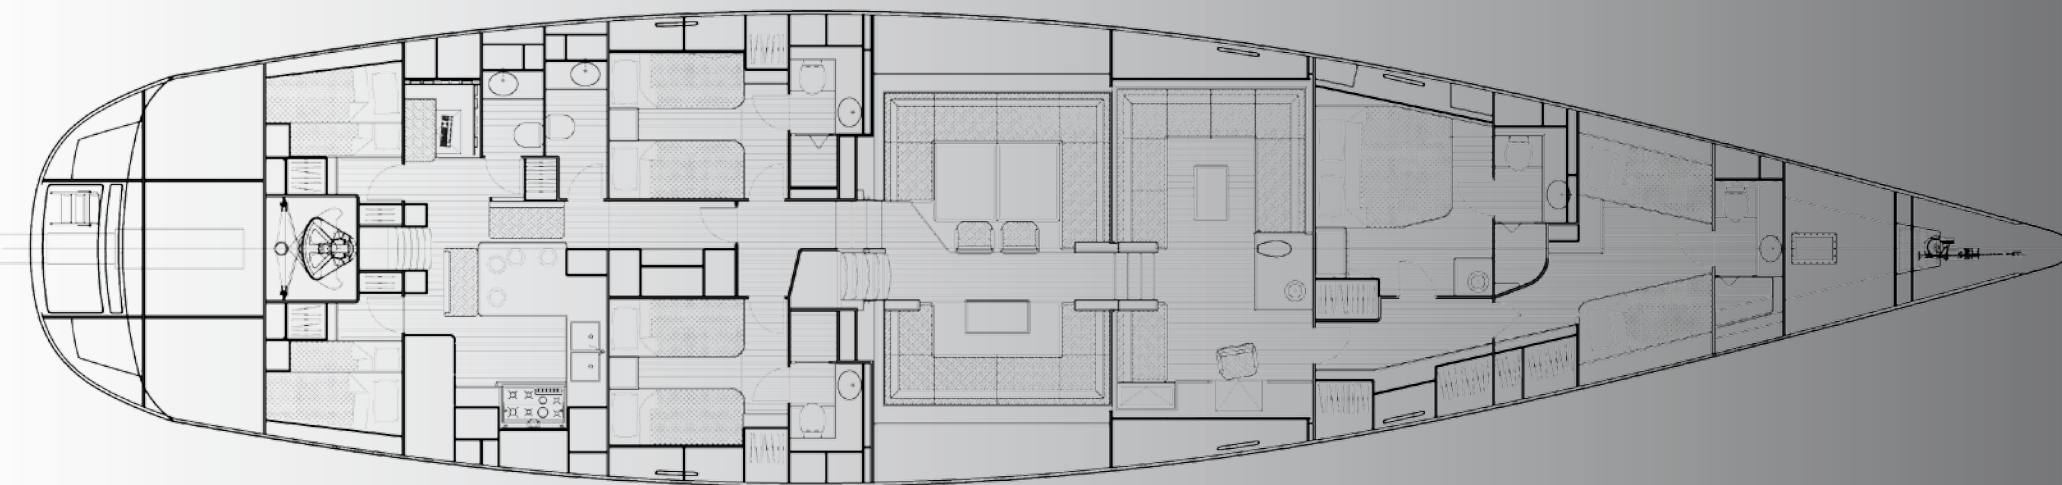

101ft Custom Xnoi

X *NOI*

Main Characteristics

Length overall	30.65 m 101ft
Waterline length	25.40 m83 ft
Beam	7.20 m24ft
Draught	4.00 m13ft
Hull	Carbon Fiber-Indiana Yaching
Maximum displacement	72 T
Ballast	19 T
Main Engine	1x Cummins
Maximum power	305 HP
Generator Northern Lights	1X 25 Kw + 1 X 12 Kw
Mast height	40 m 131 ft
Mast and boom	Carbon Fiber King Composite
Total sail area upwind	420 m24521ft2
Classification	RINA Charter Class
Registration	Italy
Launched	May 2012
Delivery	May 2012
General design	Nauta Yachts
Outfitting	Picchiotti srl La Spezia Italy

101ft Custom Xnoi